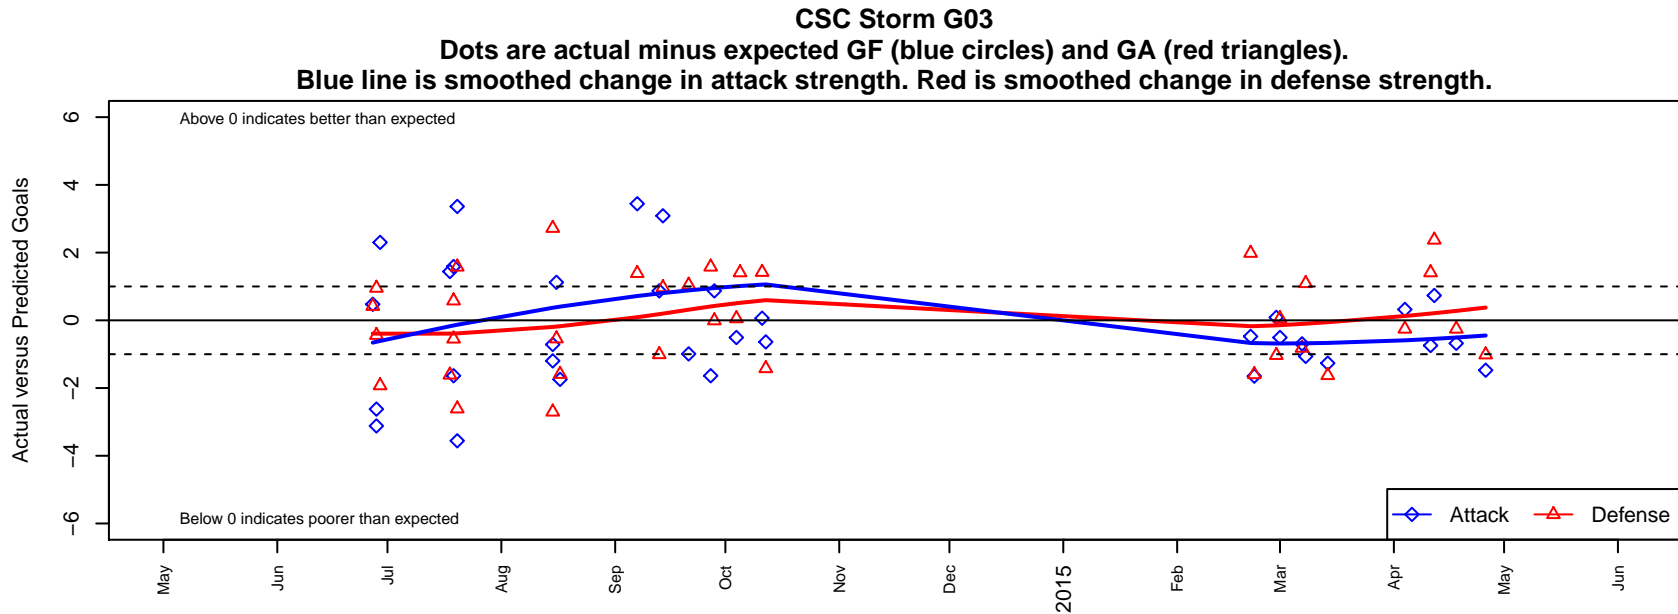

CSC Storm G03

Corvallis SC
 Corvallis, OR
 G03 total strength=550
 attack=0.59 defense=0.3
 fall league = PTT-B G03 Championship (9v9)
 spr league = Spr OYS G03 Premier

alt names used:
 CSC Storm U11 Girls
 Corvallis SC U11G
 Corvallis SC U11 Girls
 Corvallis SC 03G
 Corvallis SC 03G
 Corvallis SC 03G

Venues played:
 2014 Capital Cup GU11
 2014 Beaverton Cup GU11 Silver
 2014 Mt Hood Challenge U11
 2014 PTT-B G03 Championship (9v9)
 2014 Spr OYS G03 Premier
 2014 OYS State Cup G03

**attack and defense variance (black dot)
relative to other teams
and top 10 in region**