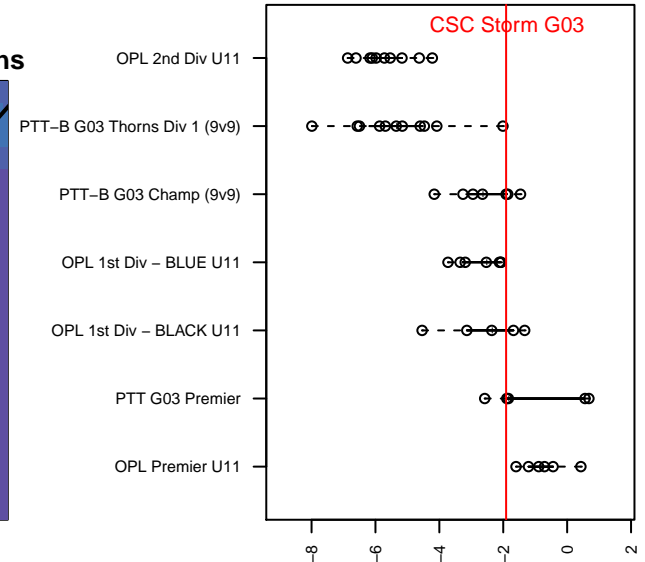

**attack and defense rating
relative to others at age
and all opponents in last 13 months**