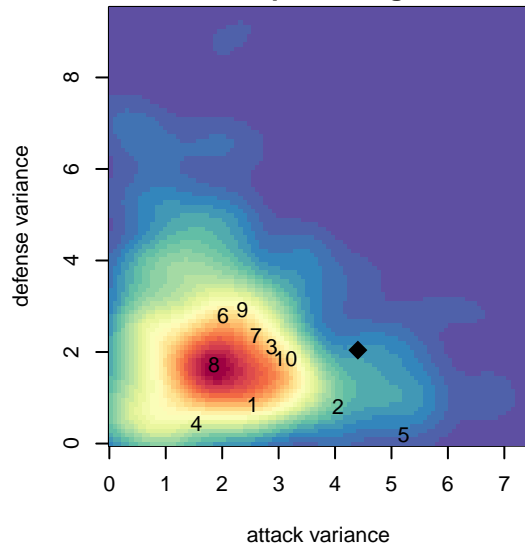

CSC Storm G03

Corvallis SC
 Corvallis, OR
 G03 total strength=550
 attack=0.59 defense=0.3
 fall league = PTT-B G03 Championship (9v9)
 spr league = Spr OYS G03 Premier

alt names used:
 CSC Storm U11 Girls
 Corvallis SC U11G
 Corvallis SC U11 Girls
 Corvallis SC 03G
 Corvallis SC 03G
 Corvallis SC 03G

Venues played:
 2014 Capital Cup GU11
 2014 Beaverton Cup GU11 Silver
 2014 Mt Hood Challenge U11
 2014 PTT-B G03 Championship (9v9)
 2014 Spr OYS G03 Premier
 2014 OYS State Cup G03

**attack and defense variance (black dot)
relative to other teams
and top 10 in region**